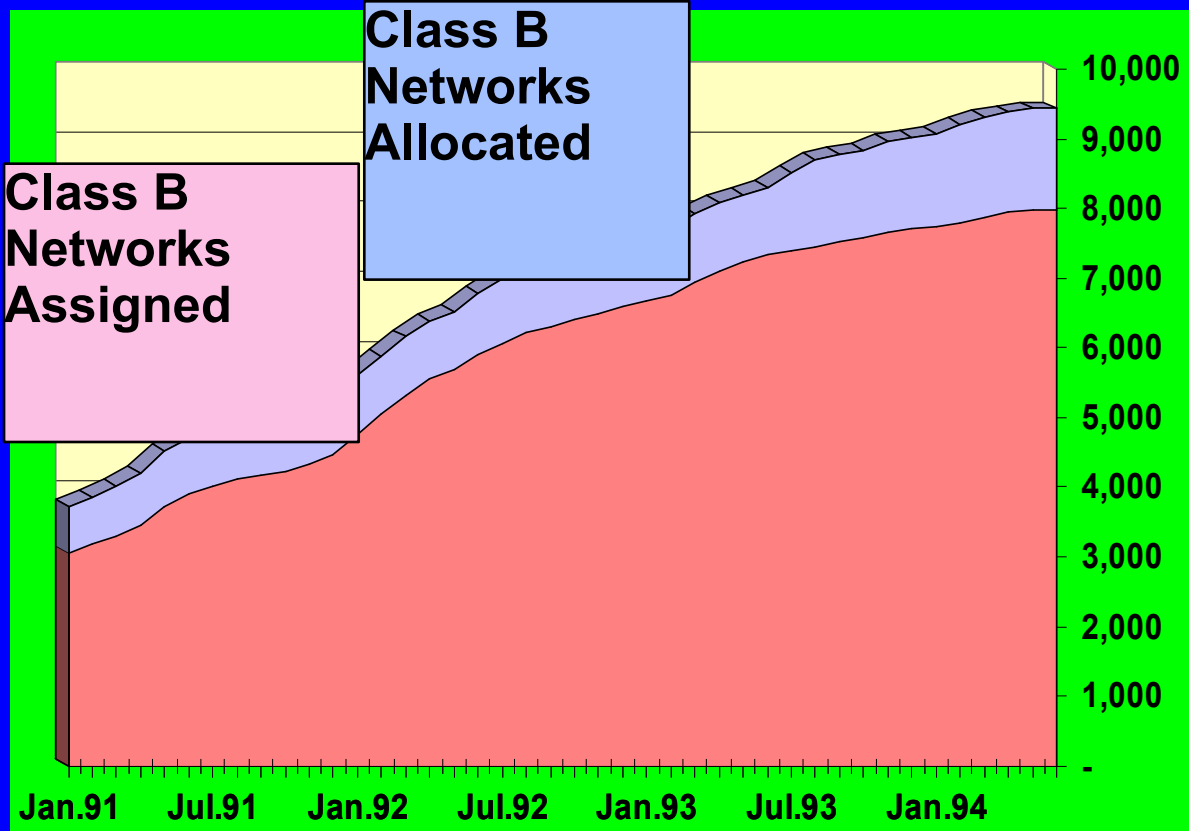

Growth of The Internet

Network Growth - Europe Top 11

Network Growth - Asia-Pacific Top 7

Network Addresses Allocated

Source: <ftp://rs.internic.net/networks>

* Large numbers of Class C networks allocated to NICs outside the USA have been assigned, but not reported to the registration Internic, and therefore are not shown as assigned.

Growth in New IP Networks 2Q93-3Q93

Number of New Registered Networks

Types of Networks

Only Total Available

Above base of 34,040 networks